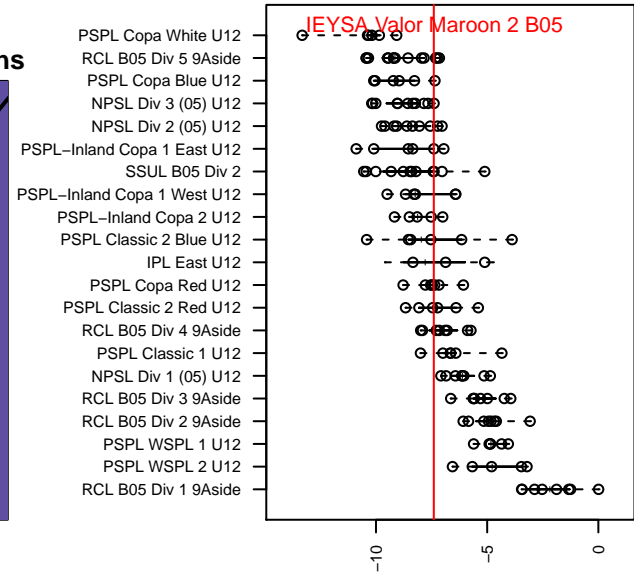

# IEYSA Valor Maroon 2 B05

Inland Empire YSA

Cheney, WA

B05 total strength=551

attack=0.69 defense=0.26

fall league = PSPL–Inland Copa 1 East U12

spr league = Spr PSPL–Inland Copa Classic U

notes= Cong 2016

alt names used:

IEYSA Valor SC B05 Maroon Cong

VALOR CONG VALOR B05 (WA)

IEYSA Valor SC B05 Maroon Cong

Venues played:

2016 River City Challenge U12 (2005) U12

2016 PSPL–Inland Copa 1 East U12

2016 Spr PSPL–Inland Copa Classic U12

**attack and defense variance (black dot)  
relative to other teams  
and top 10 in region**

**attack and defense rating  
relative to others at age  
and all opponents in last 13 months**

**Performance relative to 13 month average**