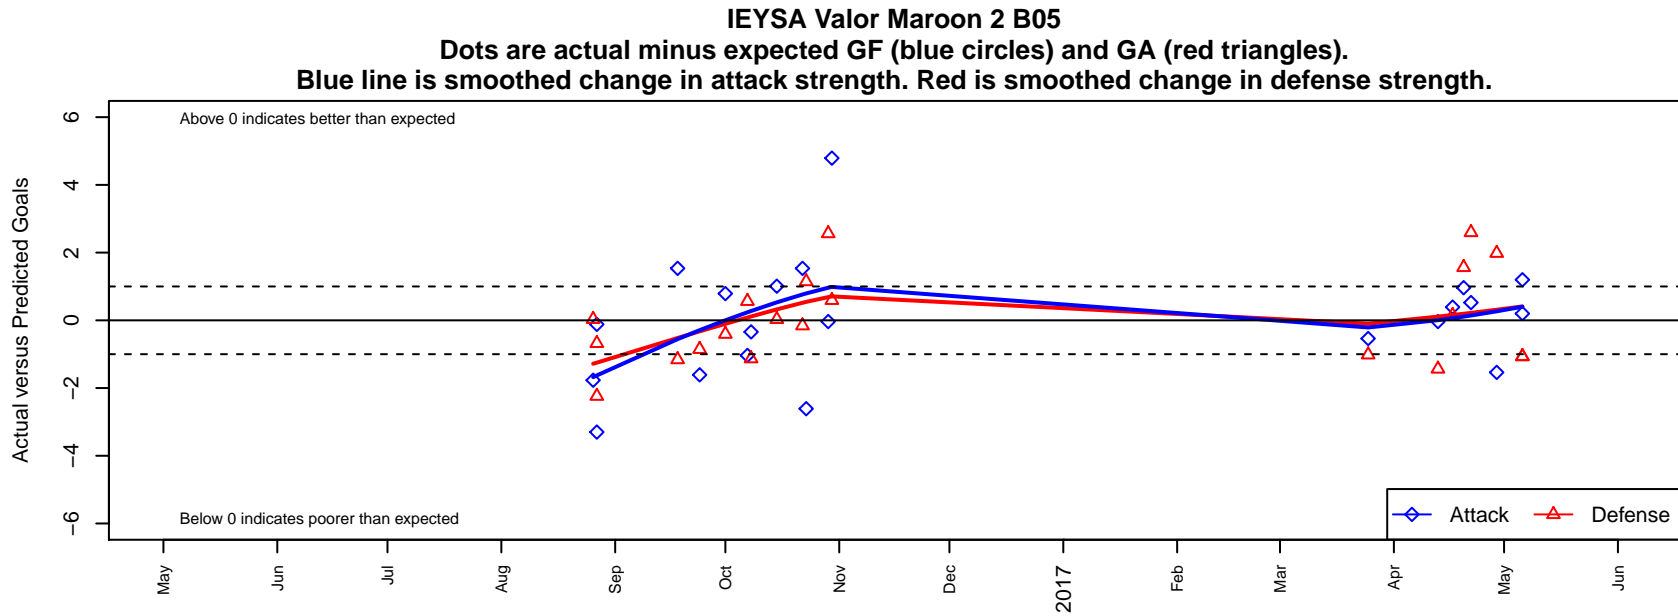

# IEYSA Valor Maroon 2 B05

Inland Empire YSA

Cheney, WA

B05 total strength=551

attack=0.69 defense=0.26

fall league = PSPL–Inland Copa 1 East U12

spr league = Spr PSPL–Inland Copa Classic U

notes= Cong 2016

alt names used:

IEYSA Valor SC B05 Maroon Cong

VALOR CONG VALOR B05 (WA)

IEYSA Valor SC B05 Maroon Cong

Venues played:

2016 River City Challenge U12 (2005) U12

2016 PSPL–Inland Copa 1 East U12

2016 Spr PSPL–Inland Copa Classic U12

**attack and defense variance (black dot)  
relative to other teams  
and top 10 in region**

**attack and defense rating  
relative to others at age  
and all opponents in last 13 months**

**Performance relative to 13 month average**